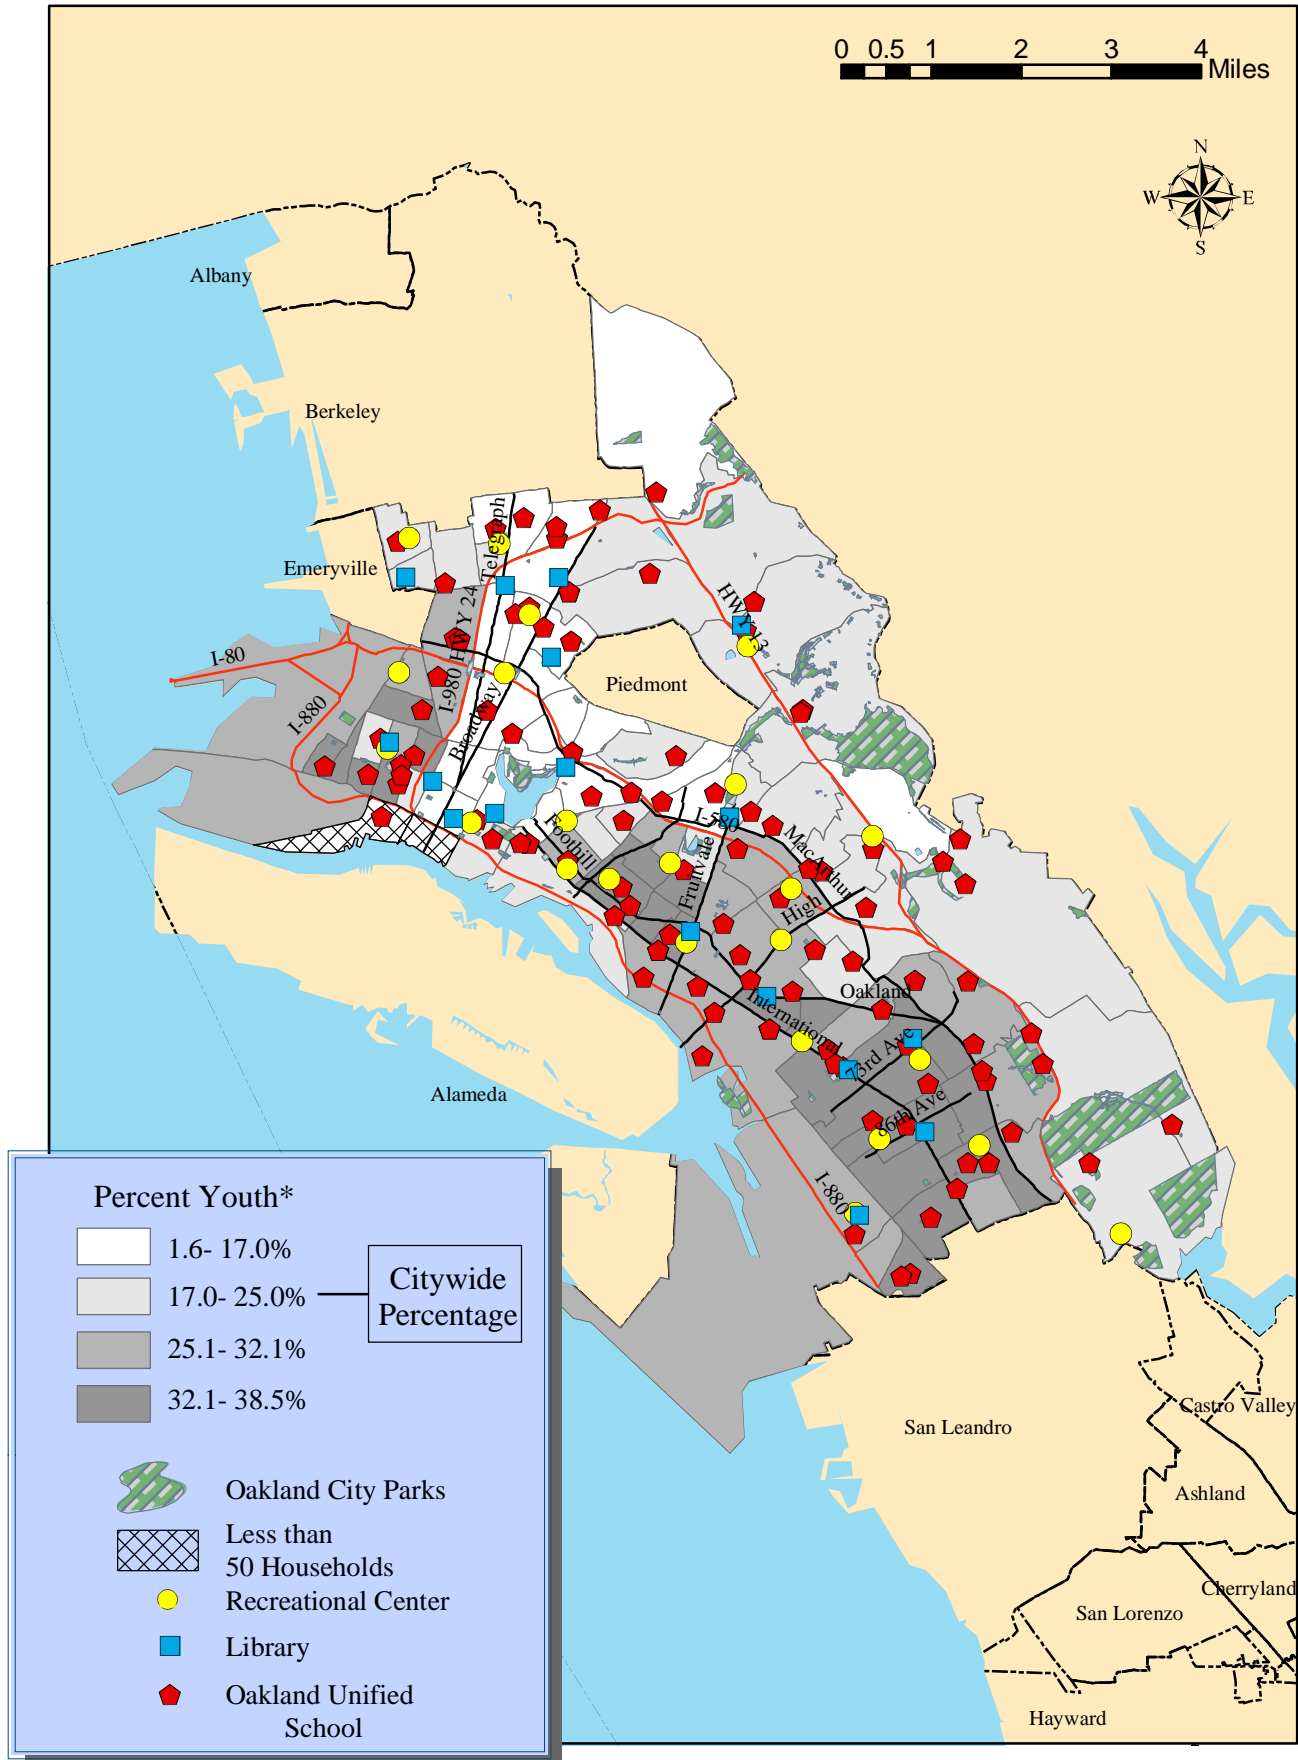

Youth* in Oakland and Location of Parks, Libraries and Recreation Centers

Sources: 2000 Census, Oakland Dept. of Parks and Recreation (1998), Oakland Public Library, Oakland Unified School District (2002)

*17 Years of Age and Under

Produced by:

www.InfoOakland.org