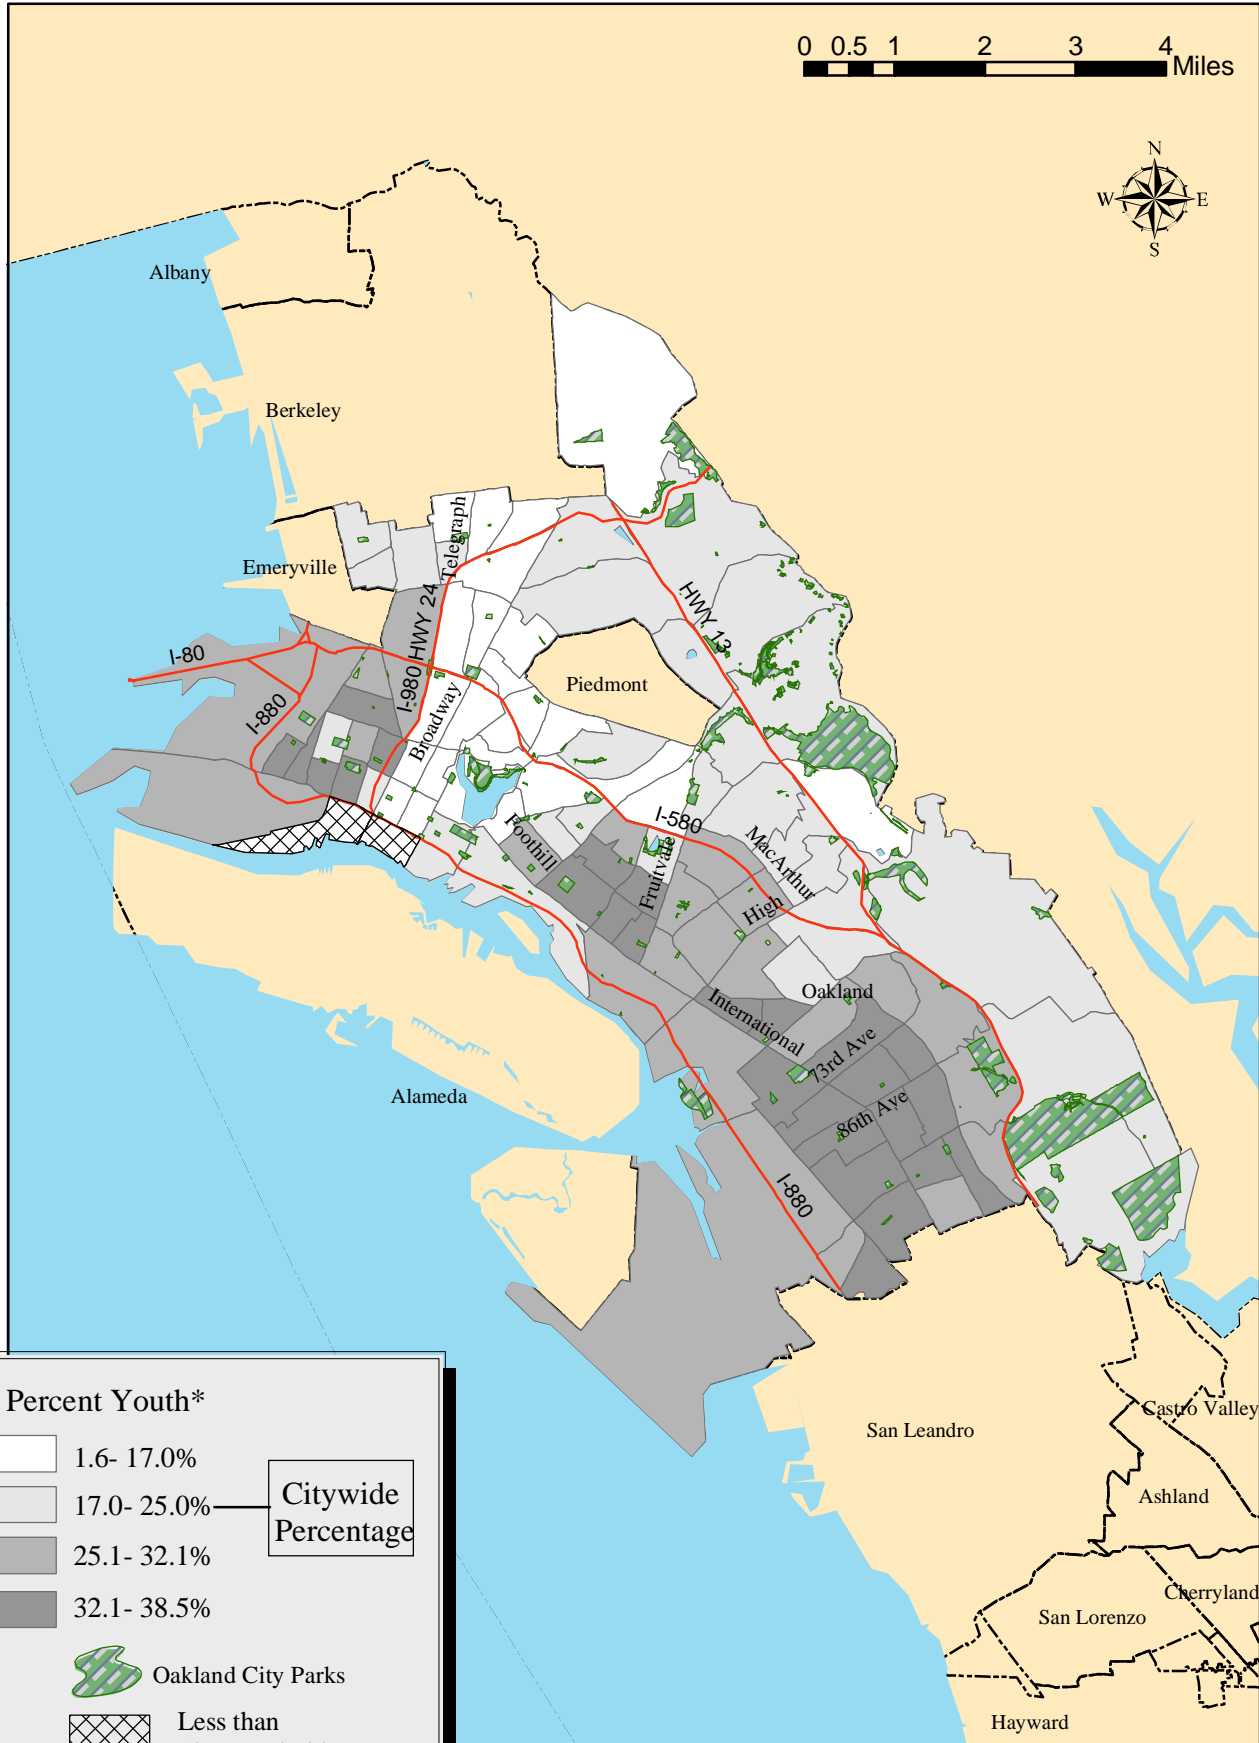

# Percentage Youth\* in Oakland by Tracts (2000)

**Percent Youth\***

	1.6- 17.0%
	17.0- 25.0%
	25.1- 32.1%
	32.1- 38.5%

**Citywide Percentage**

Oakland City Parks

Less than 50 Households

Source: 2000 U.S. Census

\*17 Years of Age and Under

Produced by:

[www.InfoOakland.org](http://www.InfoOakland.org)