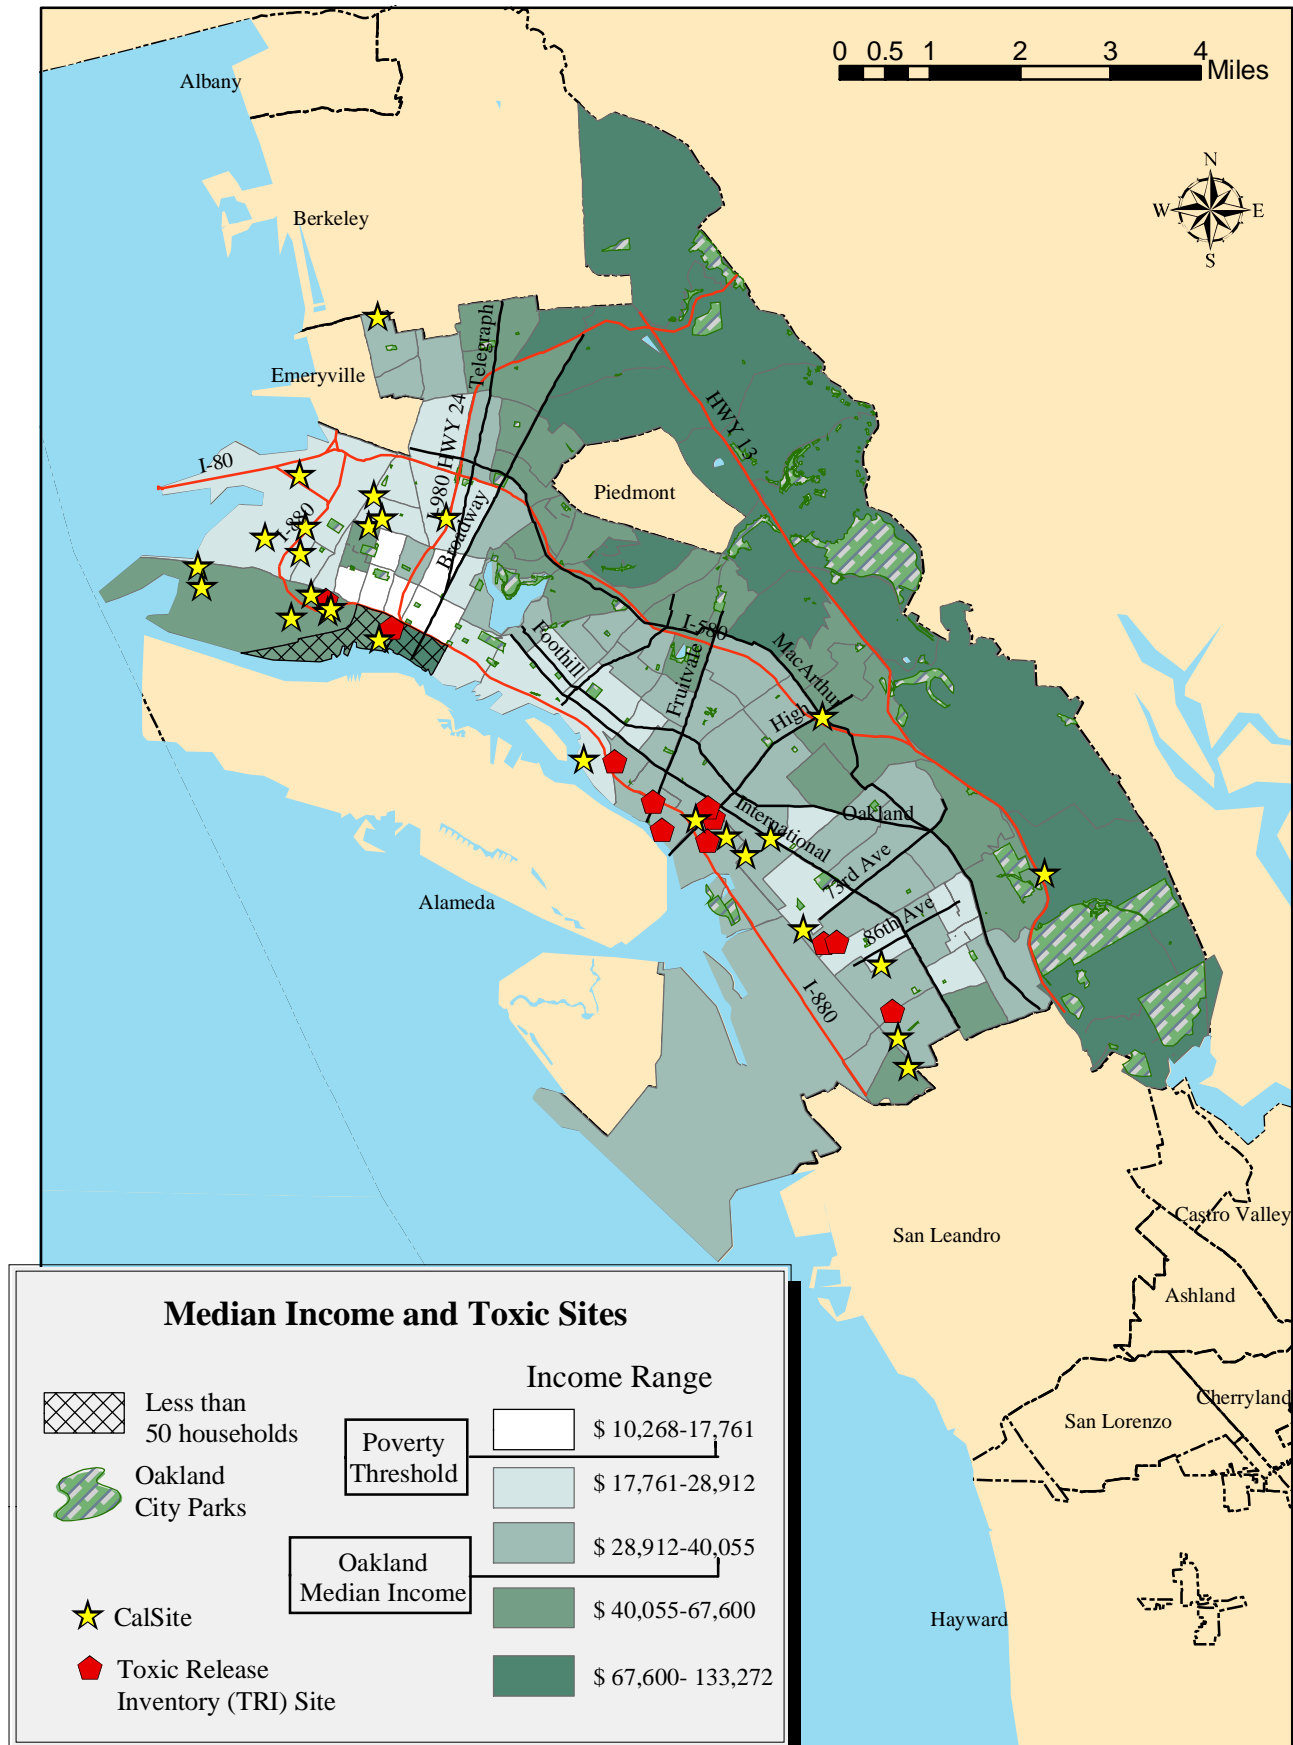

Median Household Income by Tracts and Toxic Sites

Sources: 2000 US Census,
 US Environmental Protection Agency (EPA-1998),
 Cal. Dept. of Toxic Substances Control (DTSC-2003)

Produced by:

www.InfoOakland.org