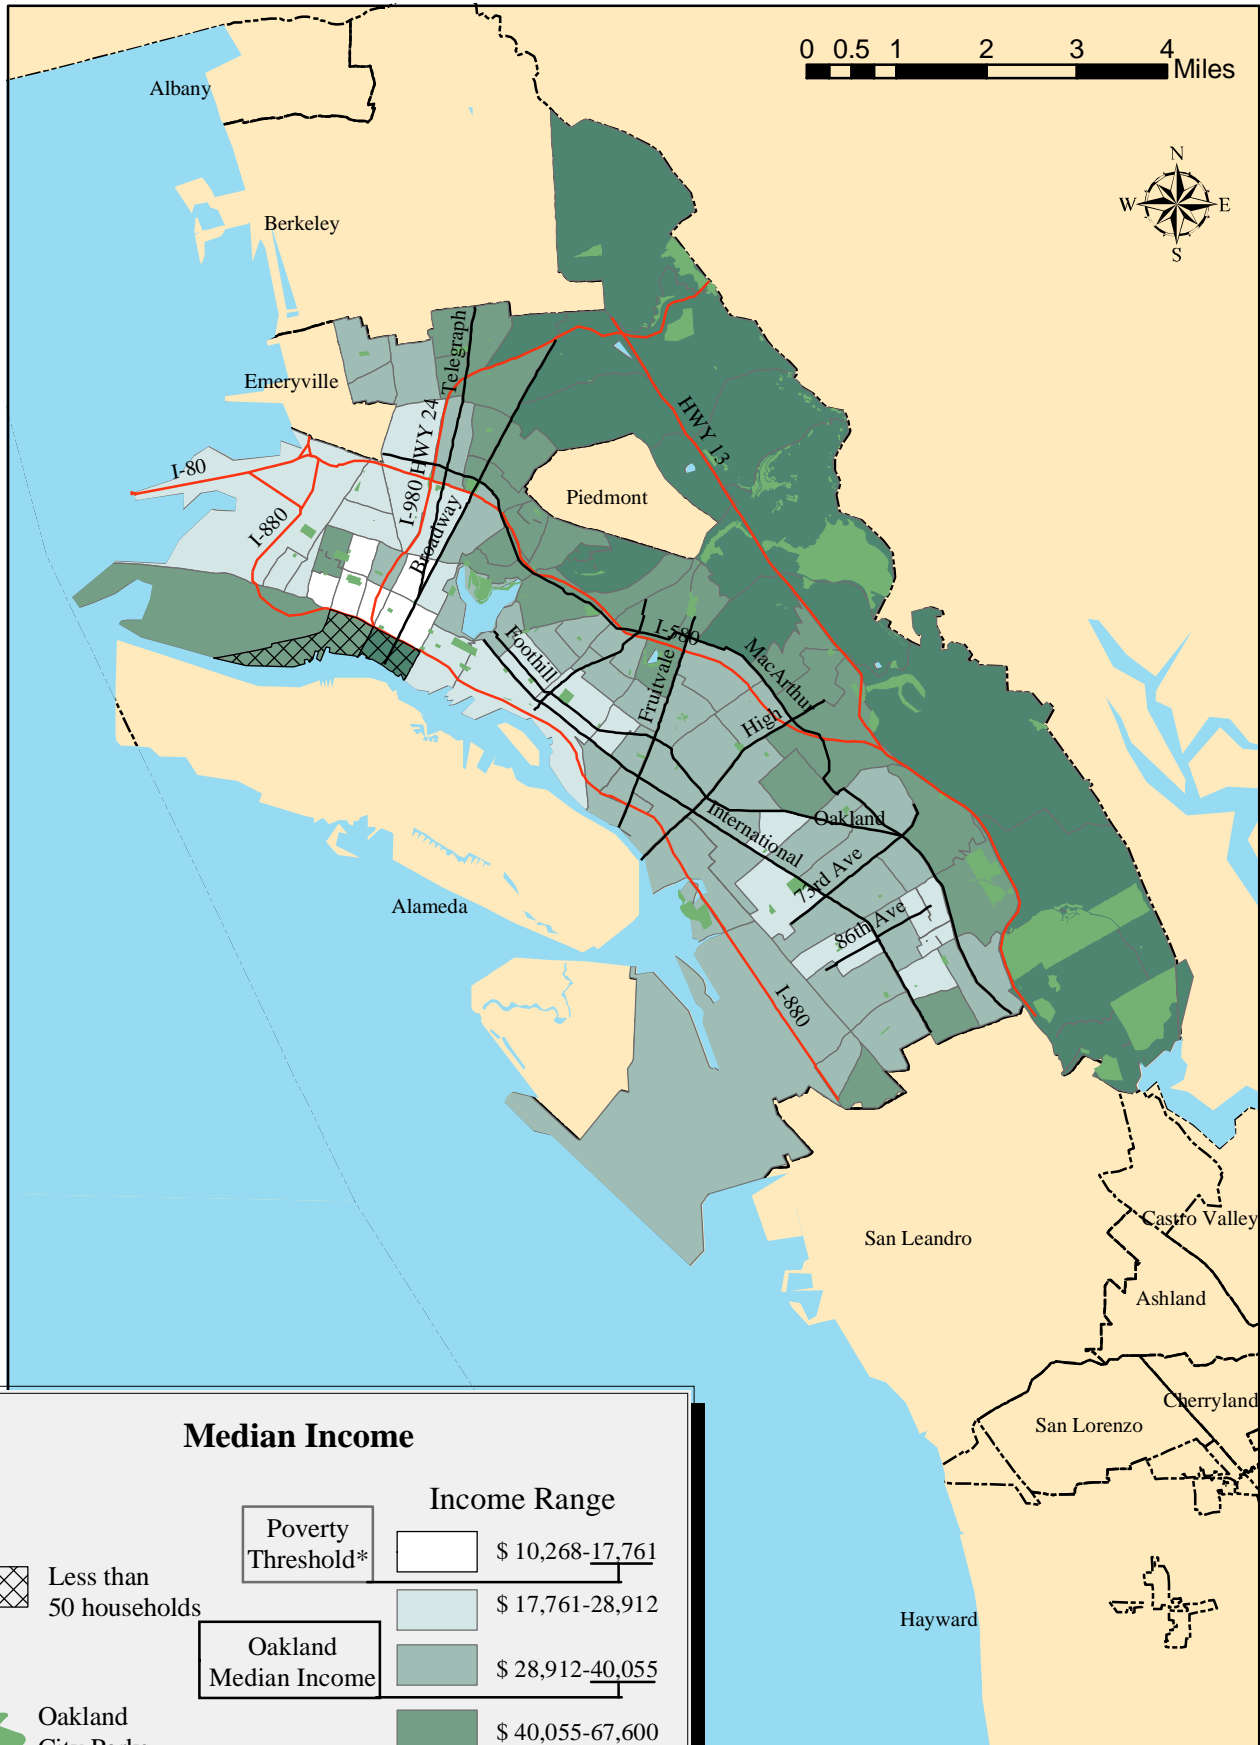

# Median Household Income by Tracts, 2000

## Median Income

		Income Range	
	Less than 50 households	 Poverty Threshold*	\$ 10,268-17,761
			\$ 17,761-28,912
		 Oakland Median Income	\$ 28,912-40,055
			\$ 40,055-67,600
			\$ 67,600- 133,272

\*Poverty Threshold for a Family of Four in Oakland